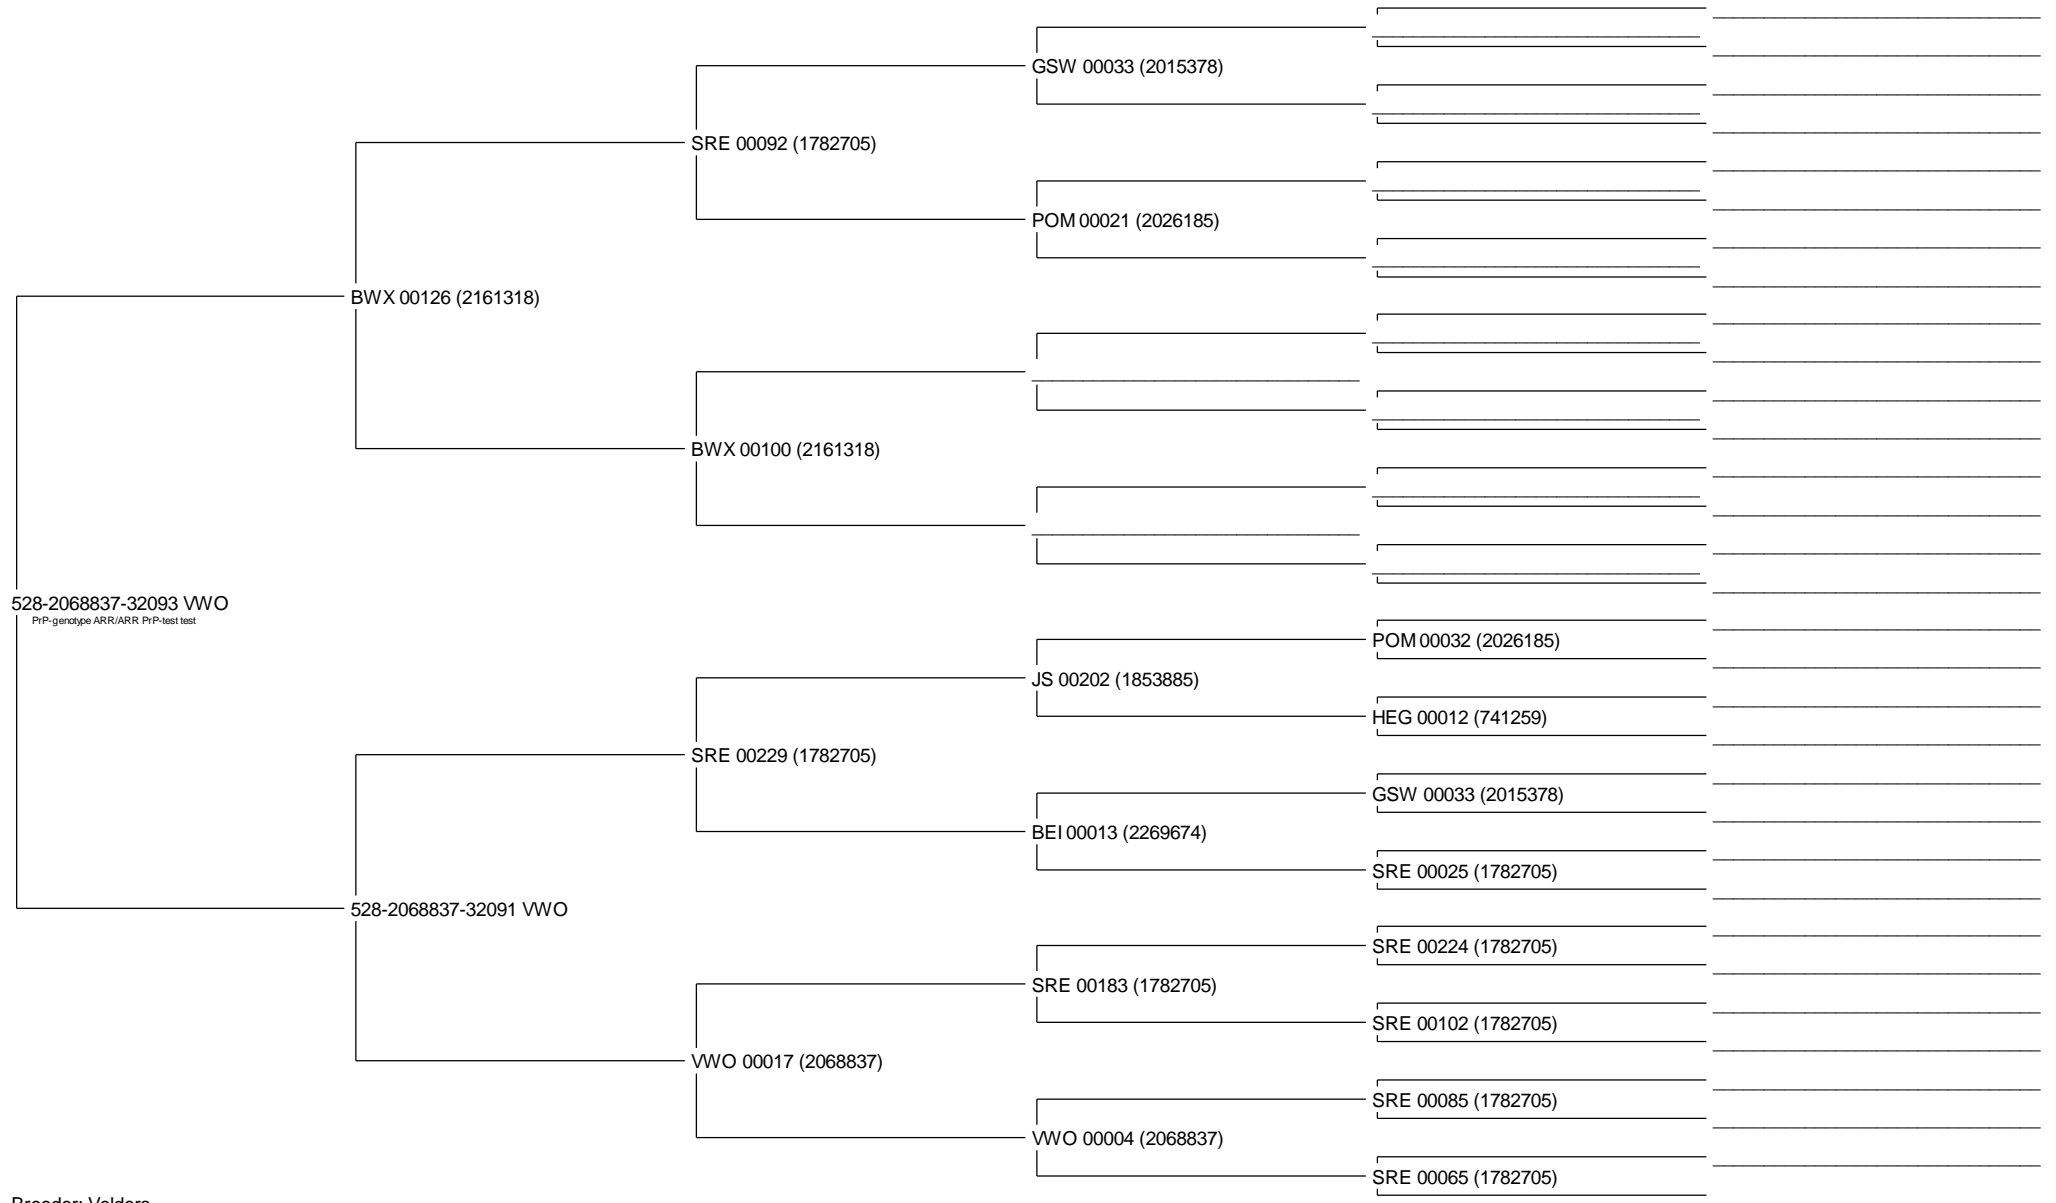

Pedigree of 528-2068837-32093 VWO

(bitch) VWO 94707 Born: 24-03-2010

PrP-genotype: ARR/ARR PrP-test: test

Breeder: Velders