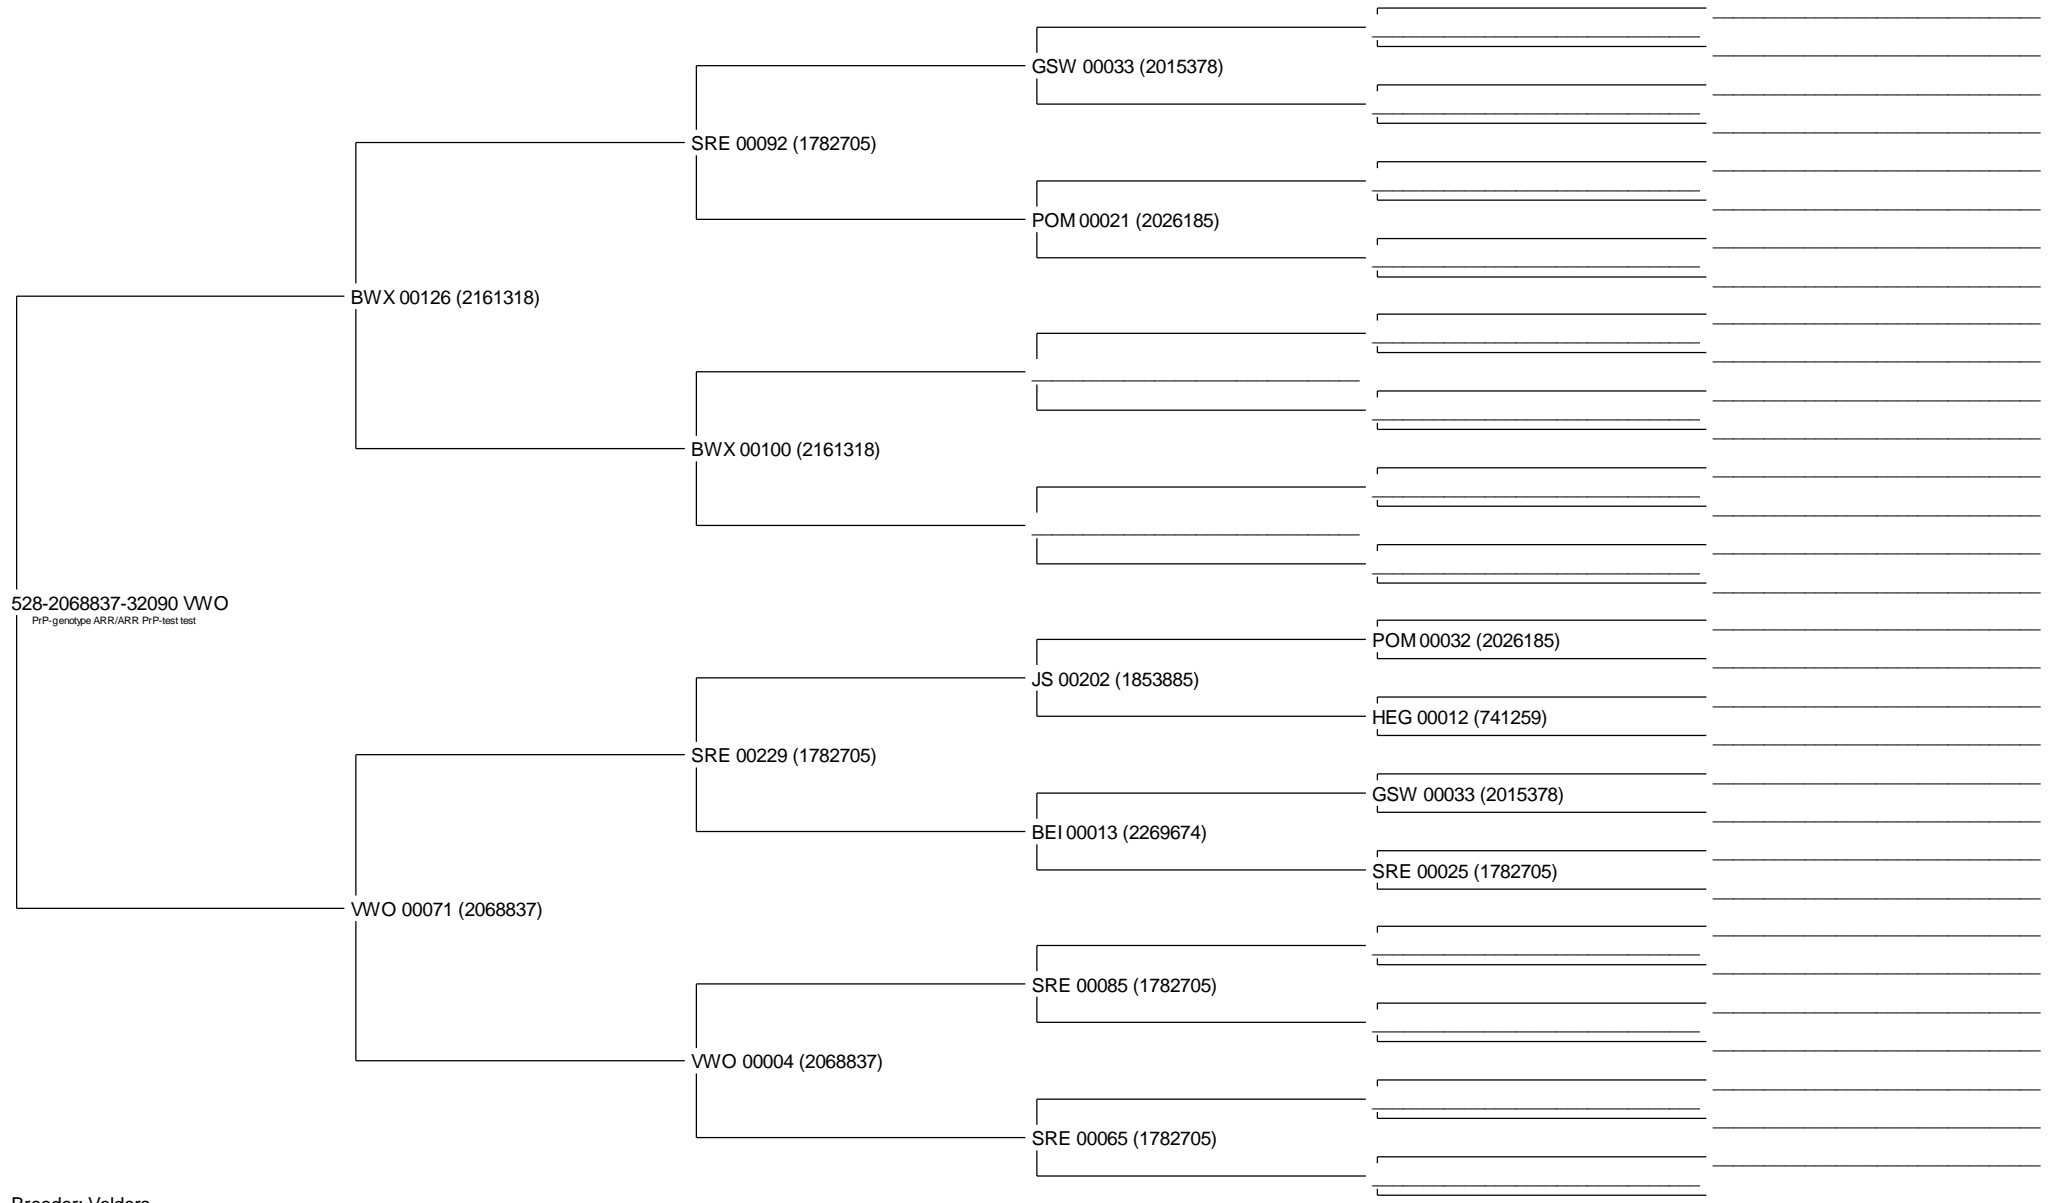

Pedigree of 528-2068837-32090 VWO

(bitch) VWO 00117 Born: 05-03-2008

PrP-genotype: ARR/ARR PrP-test: test

Breeder: Velders